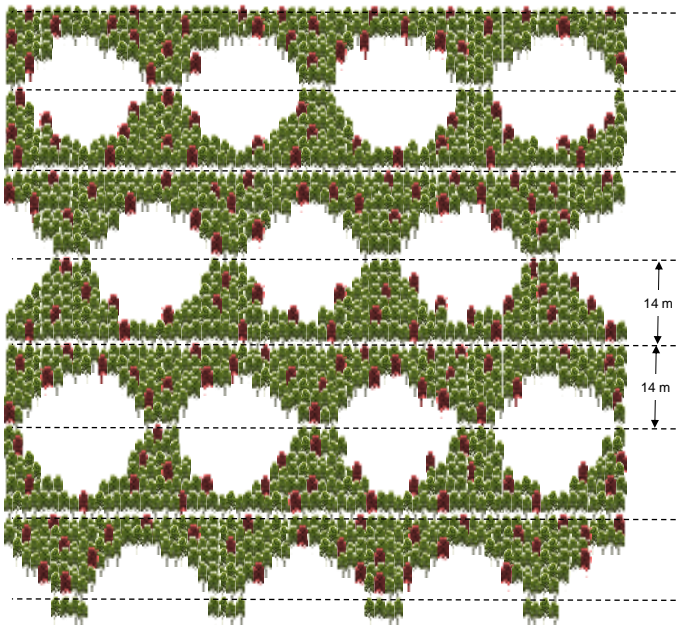

Circular coupes

1 ha
1.5 × 2 m spacing
Racks 14 m
300 PCTs ha⁻¹

Circular coupes 20 m dia
0.031 ha
50% area

Selection thin within remaining stand