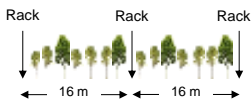

Systematic thinning

6:2

1 ha
1.5 × 2 m spacing
Racks 16 m
63 % replanted

Fell 6	Remain 2
Replant 5	
Rack 1	

18