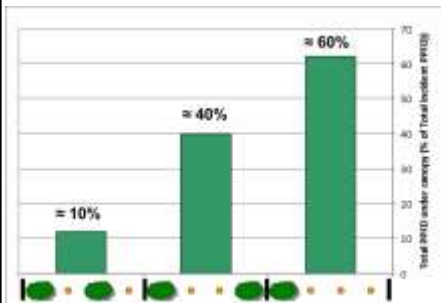

Relative illumination (sycamore)

	Treatment		
	1:1	2:2	3:1
No. stools in plot	33	29	59
No. dead stools in plot	4	5	5
No. live stools in plot	29	24	54
% of stools that are alive in plot	88	83	92
Mean no. shoots per live stool	7.4	8.6	11.5
Mean no. shoots >1m tall per live stool	2.8	6.3	8.6
Mean % shoots > 1m tall per live stool	37	74	75
Mean ht of tallest 2 shoots per stool (cm)	139.1	194.8	239.1
Mean dia of tallest 2 shoots per stool (mm)	13.1	20.1	22.4

6