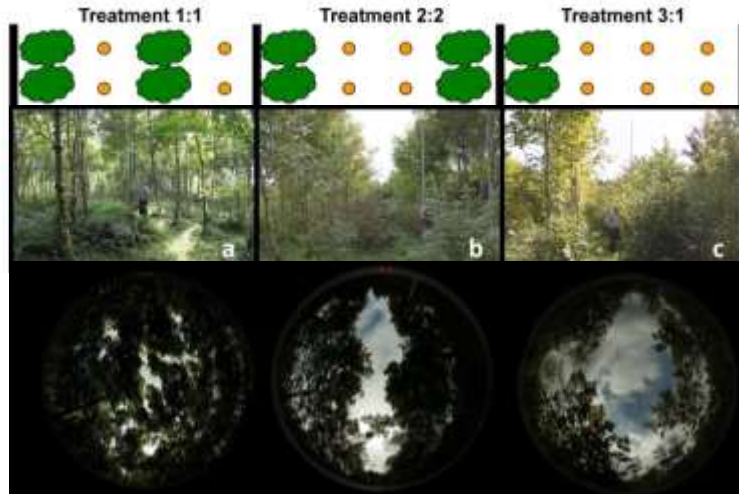

Remedial

5

Relative illumination (sycamore)

	Treatment		
	1:1	2:2	3:1
No. stools in plot	33	29	59
No. dead stools in plot	4	5	5
No. live stools in plot	29	24	54
% of stools that are alive in plot	88	83	92
Mean no. shoots per live stool	7.4	8.6	11.5
Mean no. shoots >1m tall per live stool	2.8	6.3	8.6
Mean % shoots > 1m tall per live stool	37	74	75
Mean ht of tallest 2 shoots per stool (cm)	139.1	194.8	239.1
Mean dia of tallest 2 shoots per stool (mm)	13.1	20.1	22.4

6