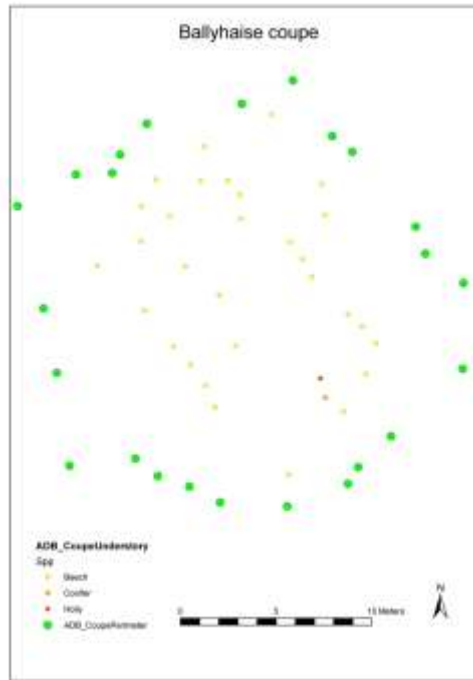

Ballyhaise demo 23rd Oct