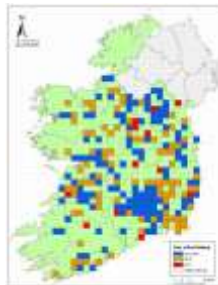

Ash dieback

- 2012
- Eradication policy
- Wider environment
- 2018 - Change in focus
  - Living with ash dieback