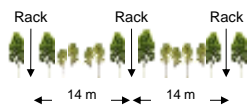

Systematic thinning 5:2

1 ha
1.5 x 2 m spacing
Racks 14 m
57 % replanted

Fell 5	Remain 2
Replant 4	
Rack 1	

20