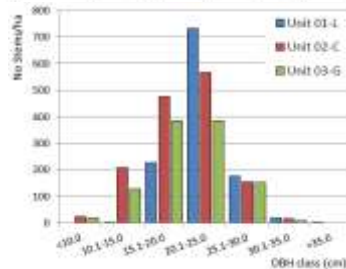

CCF

- 5-year project
  - Continuation of 2010-14 LISS project
  - PhD Walsh Fellowship – Ted Wilson
- Transform SS plantation to CCF
- Low; Crown; GDT
- Thinned 2011, 14, 18

Ted Wilson

- Clumpiness
- Small sawlog
- Nat. regen.