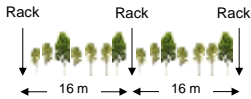

Systematic thinning

6:2

1 ha
1.5 × 2 m spacing
Racks 16 m
63 % replanted

Fell 6	Remain 2
Replant 5	
Rack 1	

17