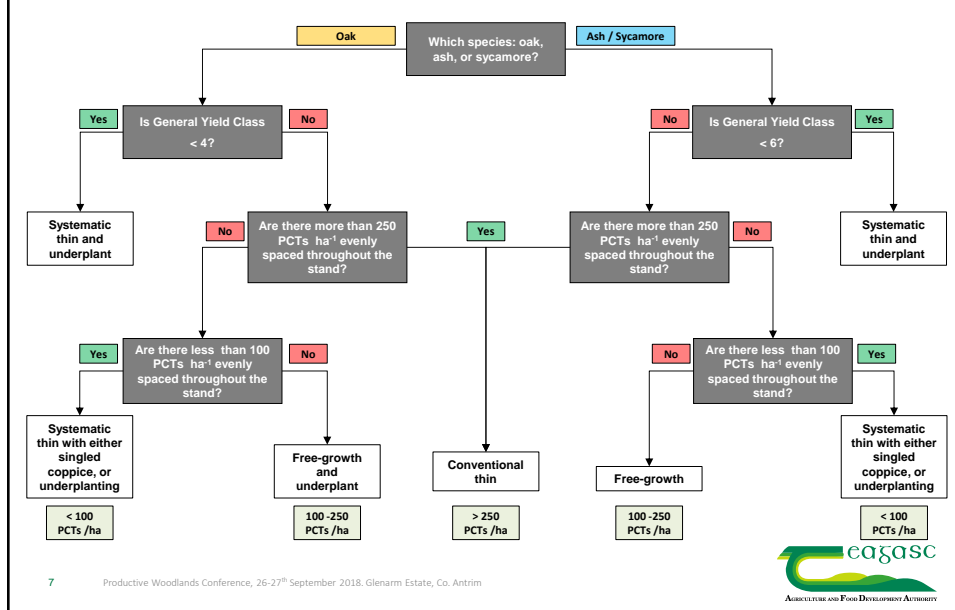

Provisional protocols