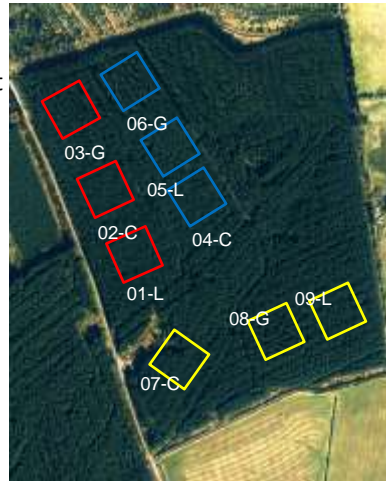

CCF

- 5-year project
  - Continuation of 2010-14 LISS project
  - PhD Walsh Fellowship – Ted Wilson
- Transform SS plantation to CCF
- Low; Crown; GDT
- Thinned 2011, 14, 18