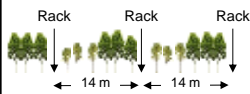

Bands – 3 line

1 ha
1.5 x 2 m spacing
Racks 14 m
Replant 43 %

Fell 4	Remain 3
Replant 3	
Rack 1	

14