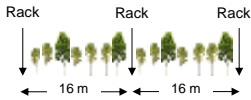

Fell 6	Remain 2
Replant 5	
Rack 1	

19