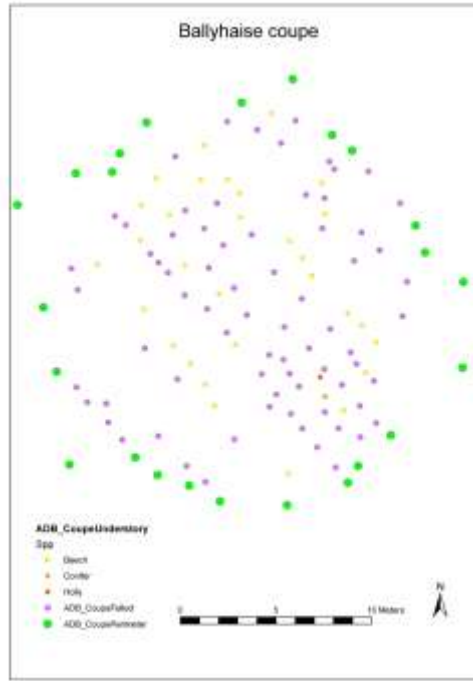

Ballyhaise demo 23rd Oct