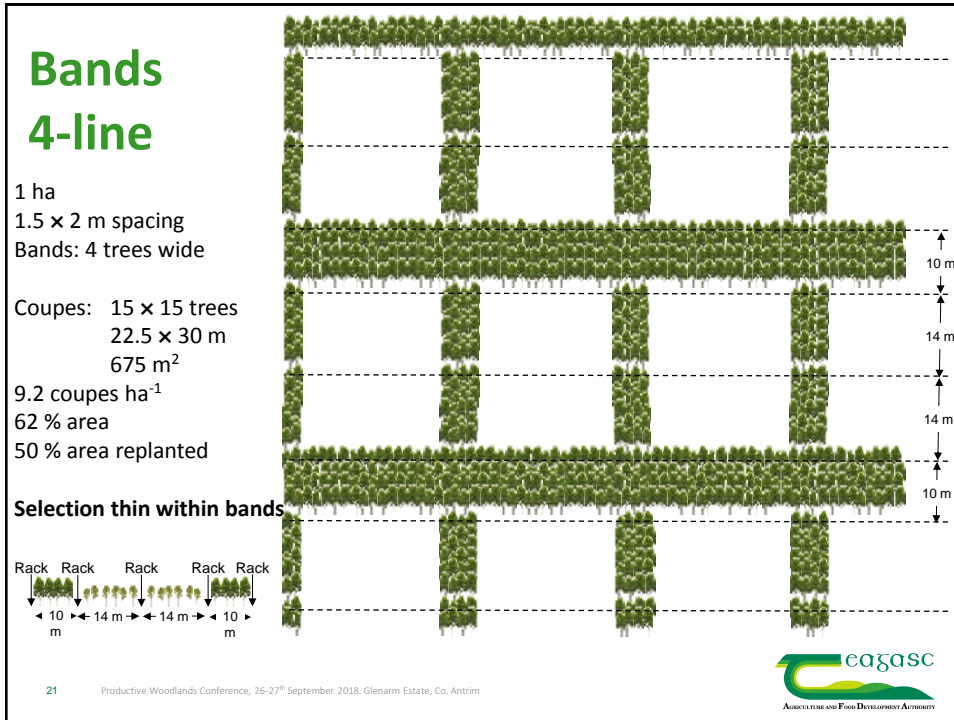

19

Productive Woodlands Conference, 26-27th September 2018, Glenarm Estate, Co. Antrim

Systematic thinning 5:2

1 ha
 1.5 x 2 m spacing
 Racks 14 m
 57 % replanted

Fell 5	Remain 2
Replant 4	
Rack 1	

20

Productive Woodlands Conference, 26-27th September 2018, Glenarm Estate, Co. Antrim