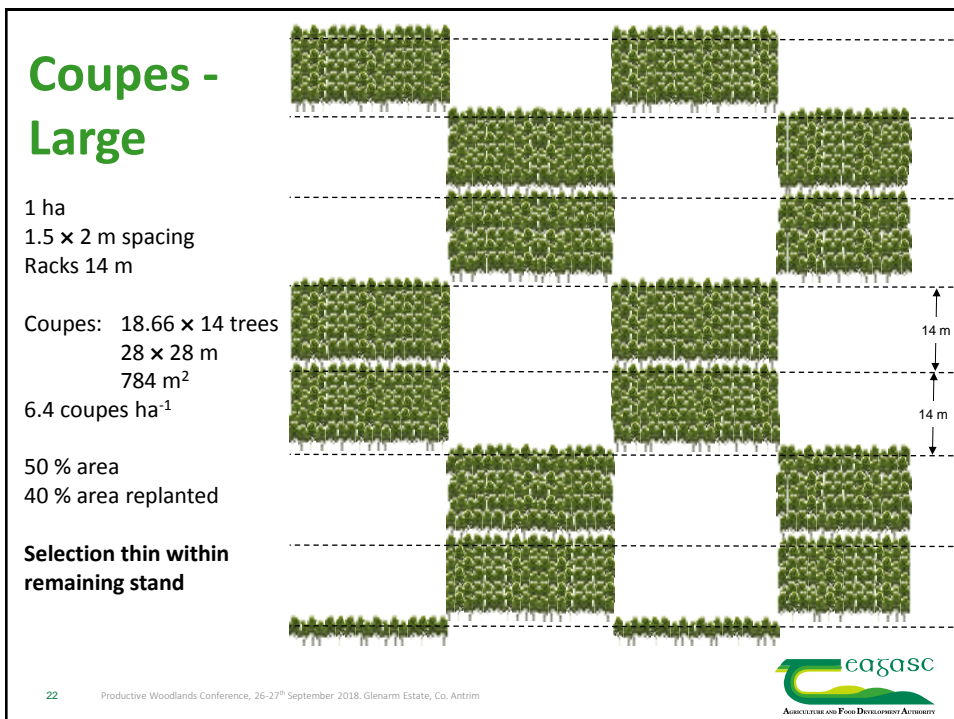

19

Productive Woodlands Conference, 26-27th September 2018, Glenarm Estate, Co. Antrim

Systematic thinning 5:2

1 ha
 1.5 x 2 m spacing
 Racks 14 m
 57 % replanted

Fell 5	Remain 2
Replant 4	
Rack 1	

20

Productive Woodlands Conference, 26-27th September 2018, Glenarm Estate, Co. Antrim